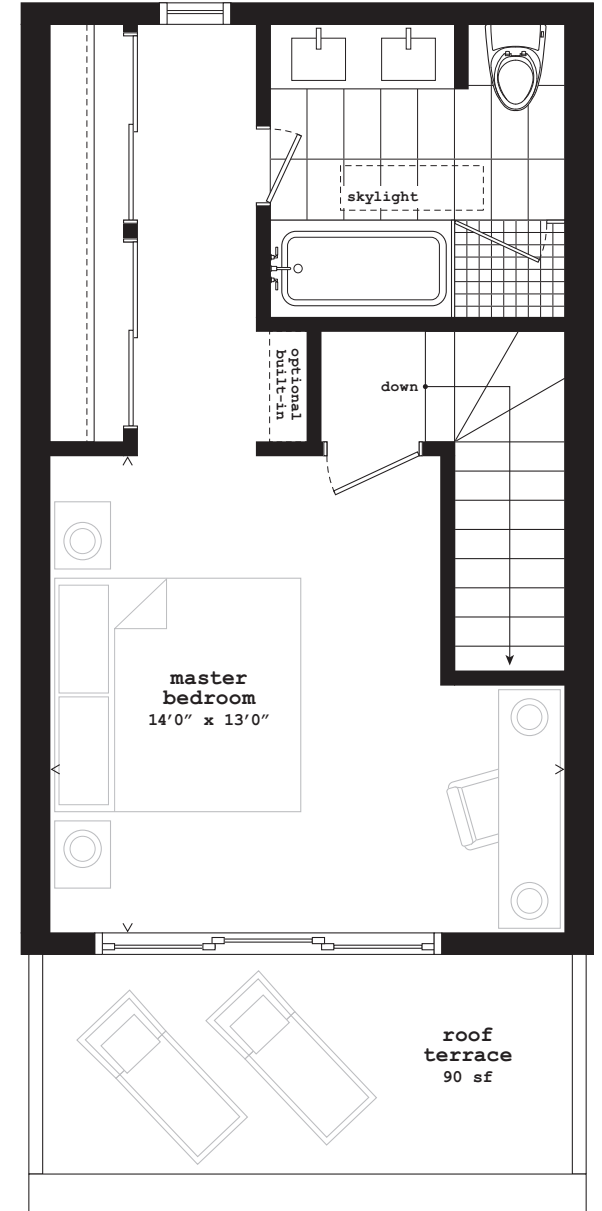

SOLD/SOLD/05/SOLD

the yamaha

1,695 sf

interior 1,445 sf / exterior 250 sf

 piano
TOWNS

SOLD / SOLD / 05 / SOLD

the yamaha

three bedroom

1,695 sf

interior 1,445 sf

terrace 160 sf

roof terrace 90 sf

private garage

lower level

main level

second level