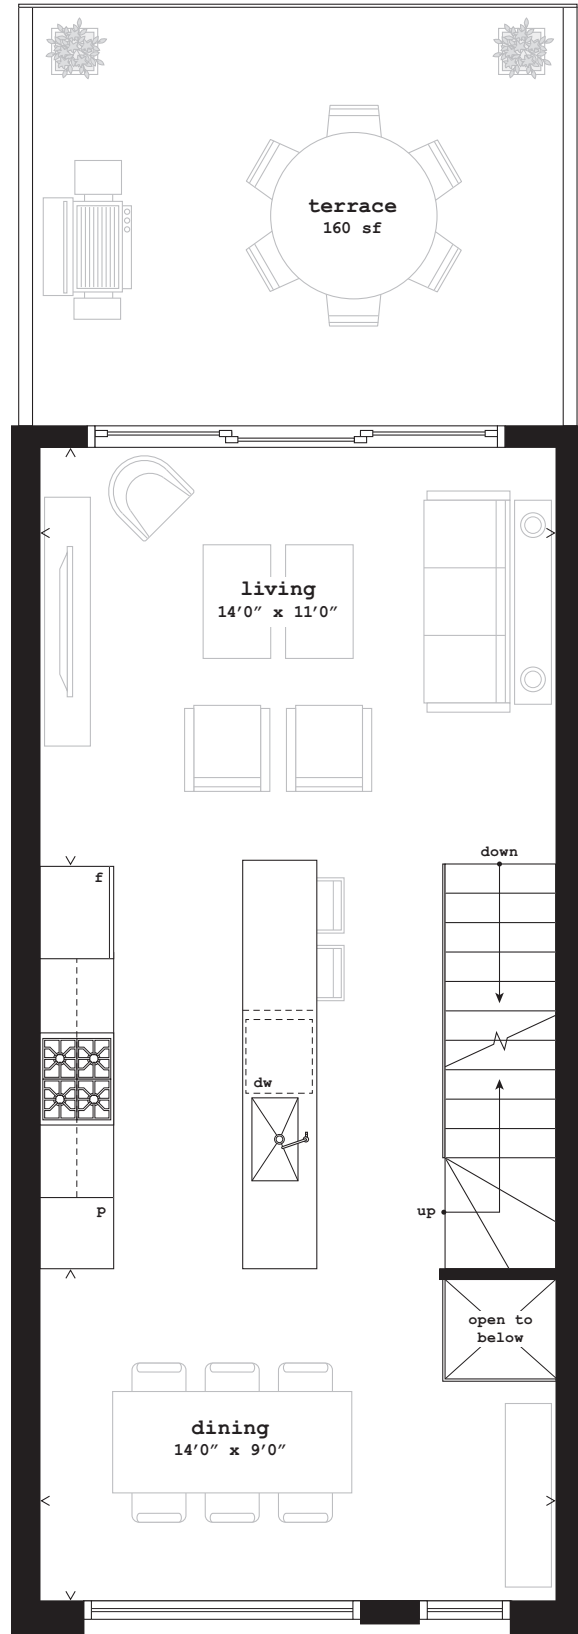

SOLD/SOLD/05/SOLD

the yamaha

1,695 sf

interior 1,445 sf / exterior 250 sf

 piano
TOWNS

SOLD / SOLD / 05 / SOLD

the yamaha

three bedroom

1,695 sf

interior 1,445 sf

terrace 160 sf

roof terrace 90 sf

private garage

lower level

main level

second level