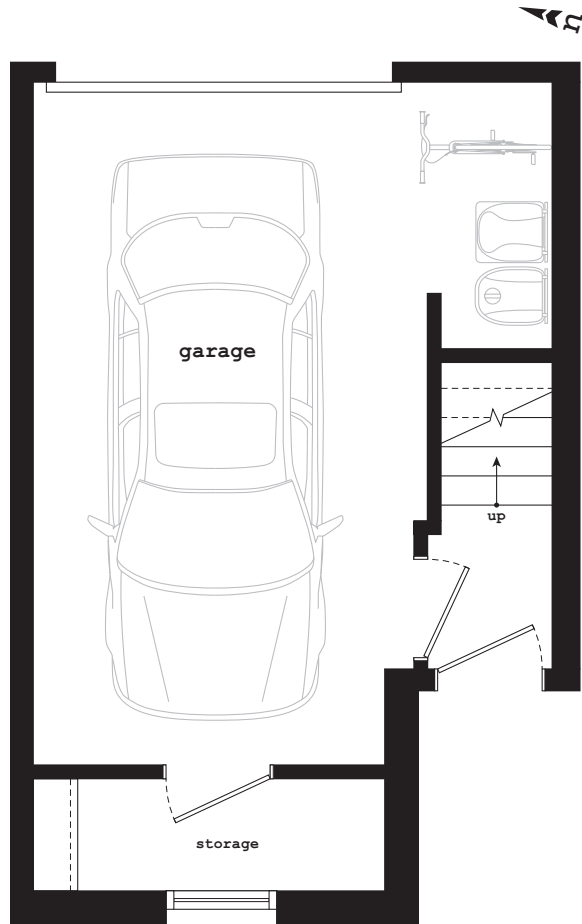

SOLD/SOLD/05/SOLD

the yamaha

1,695 sf

interior 1,445 sf / exterior 250 sf

 piano
TOWNS

SOLD / SOLD / 05 / SOLD

the yamaha

three bedroom

1,695 sf

interior 1,445 sf

terrace 160 sf

roof terrace 90 sf

private garage

lower level

main level

second level