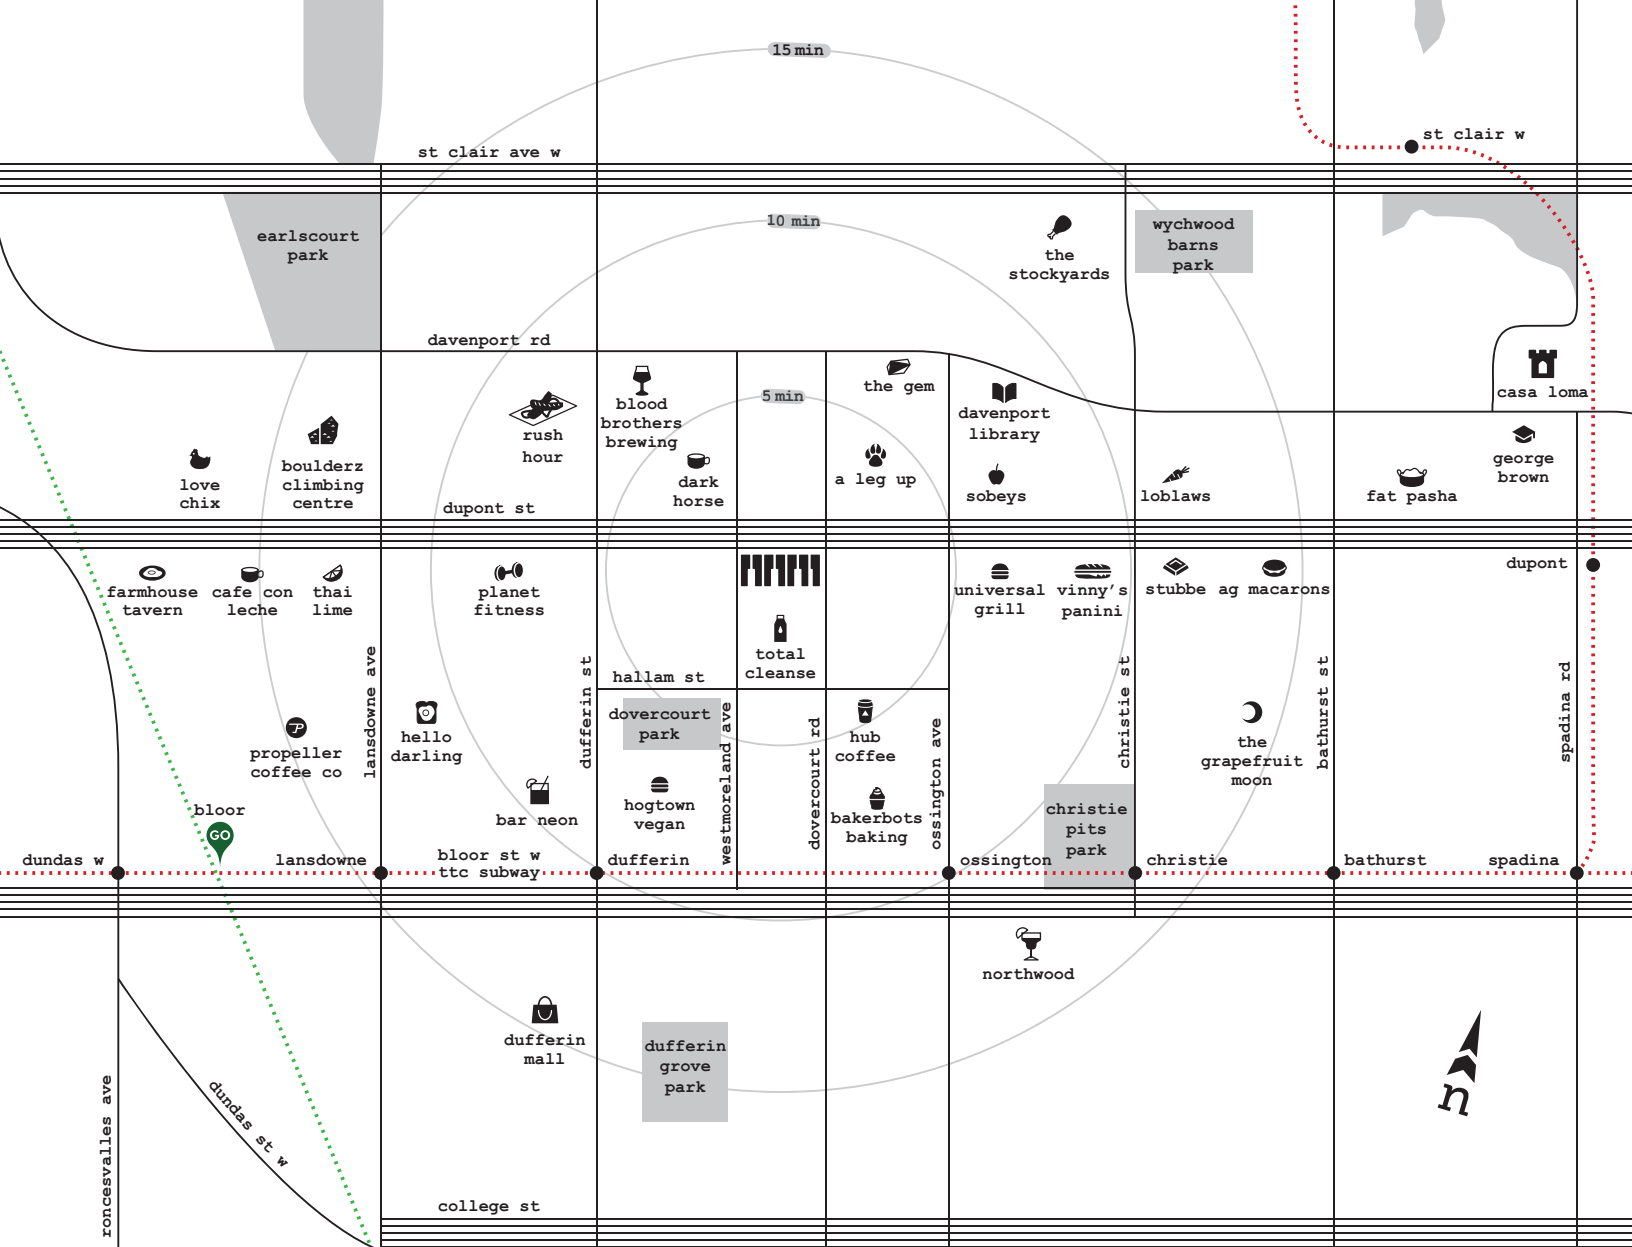

the yamaha : Originally called Nippon Gakki founded in 1897, the company name was changed to Yamaha in 1987.