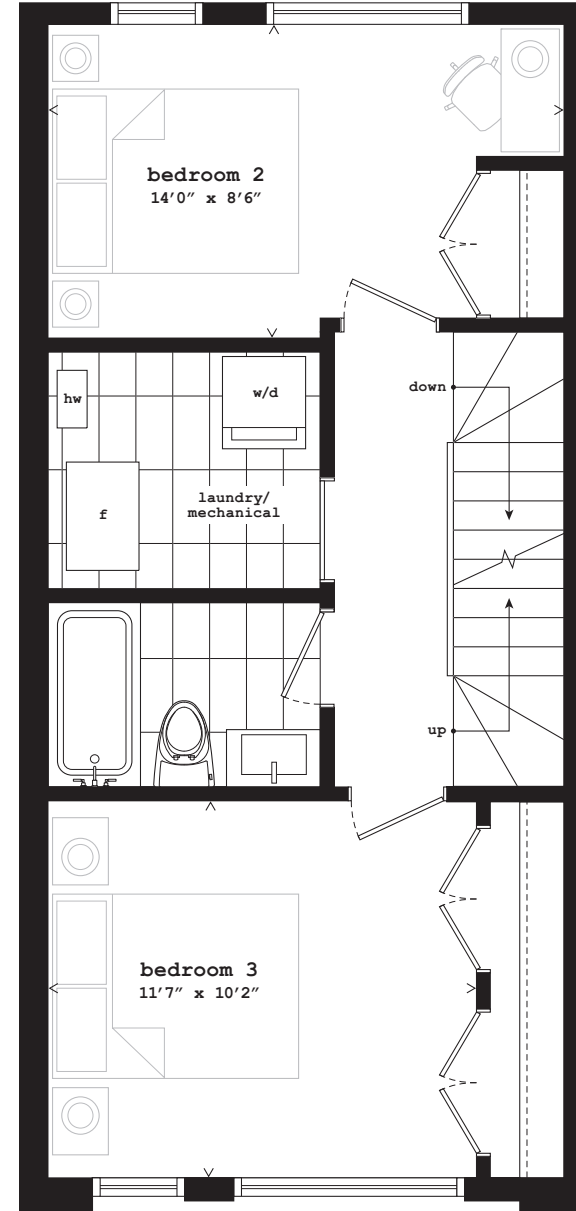

SOLD/SOLD/05/SOLD

the yamaha

1,695 sf

interior 1,445 sf / exterior 250 sf

 piano
TOWNS

SOLD / SOLD / 05 / SOLD

the yamaha

three bedroom

1,695 sf

interior 1,445 sf

terrace 160 sf

roof terrace 90 sf

private garage

lower level

main level

second level